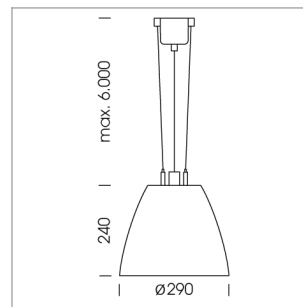

## Pendiro AM 290

Article number: 81210019

### LIGHT TECHNOLOGY

LED	COB
Light colour	835
Luminous flux	5010 lm
System power	41 W
Luminaire Efficiency	122 lm/W
Reflector	Flood
Beam angle	40°

### LUMINAIRE

Swivel angle	2 x 25°
Weight	3.1 kg
Protection rating . class	IP 20 . I
Luminaire colour	stratosilver

### OPTIONAL

Mounting Accessor

Suspended luminaire with LED, rated life of the LED L80/B10 > 50000 h, colour rendering index CRI > 80, chromaticity tolerance 2 SDCM (initial), reflector with circular light distribution pattern, reflector pure aluminium 99,99% in MIRO-Silver®, swivel angle 2x25°, luminaire housing sheet steel, powder-coated, stratosilver