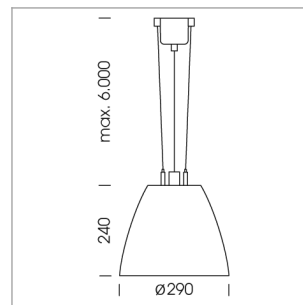

Pendiro AM 290

Article number: 81210034

LIGHT TECHNOLOGY

LED	COB
Light colour	830
Luminous flux	5480 lm
System power	47 W
Luminaire Efficiency	115 lm/W
Reflector	Flood
Beam angle	40°

LUMINAIRE

Swivel angle	2 x 25°
Weight	3.1 kg
Protection rating . class	IP 20 . I
Luminaire colour	stratowhite

OPTIONAL

Mounting Accessor

Suspended luminaire with LED, rated life of the LED L80/B10 > 50000 h, colour rendering index CRI > 80, chromaticity tolerance 2 SDCM (initial), reflector with circular light distribution pattern, reflector pure aluminium 99,99% in MIRO-Silver®, swivel angle 2x25°, luminaire housing sheet steel, powder-coated, stratowhite