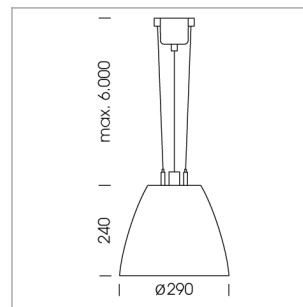

Pendiro AM 290

Article number: 81210109

LIGHT TECHNOLOGY

LED	COB
Light colour	PearlWhite
Luminous flux	3480 lm
System power	34 W
Luminaire Efficiency	104 lm/W
Reflector	Flood
Beam angle	40°

LUMINAIRE

Swivel angle	2 x 25°
Weight	3.1 kg
Protection rating . class	IP 20 . I
Luminaire colour	stratosilver

OPTIONAL

Mounting Accessor

Suspended luminaire with LED, rated life of the LED L80/B10 > 50000 h, colour rendering index CRI > 90, chromaticity tolerance 2 SDCM (initial), reflector with circular light distribution pattern, reflector pure aluminium 99,99% in MIRO-Silver®, swivel angle 2x25°, luminaire housing sheet steel, powder-coated, stratosilver