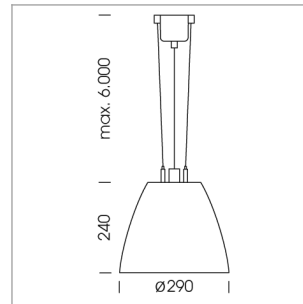

Pendiro AM 290

Article number: 81210120

LIGHT TECHNOLOGY

LED	COB
Light colour	GoldenBread
Luminous flux	4120 lm
System power	41 W
Luminaire Efficiency	100 lm/W
Reflector	Flood
Beam angle	40°

LUMINAIRE

Swivel angle	2 x 25°
Weight	3.1 kg
Protection rating . class	IP 20 . I
Luminaire colour	stratoblack

OPTIONAL

Mounting Accessor

Suspended luminaire with LED, rated life of the LED L80/B10 > 50000 h, chromaticity tolerance 3 SDCM (initial), reflector with circular light distribution pattern, reflector pure aluminium 99,99% in MIRO-Silver®, swivel angle 2x25°, luminaire housing sheet steel, powder-coated, stratoblack