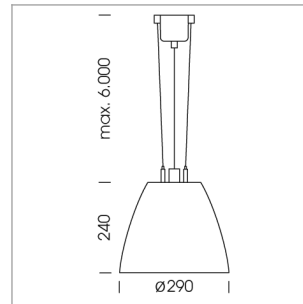

Pendiro AM 290

Article number: 81210171

LIGHT TECHNOLOGY

LED	COB
Light colour	Sun
Luminous flux	2070 lm
System power	34 W
Luminaire Efficiency	61 lm/W
Reflector	Flood
Beam angle	40°

LUMINAIRE

Swivel angle	2 x 25°
Weight	3.1 kg
Protection rating . class	IP 20 . I
Luminaire colour	stratoblack

OPTIONAL

Mounting Accessor

Suspended luminaire with LED, rated life of the LED L80/B10 > 50000 h, chromaticity tolerance 3 SDCM (initial), reflector with circular light distribution pattern, reflector pure aluminium 99,99% in MIRO-Silver®, swivel angle 2x25°, luminaire housing sheet steel, powder-coated, stratoblack