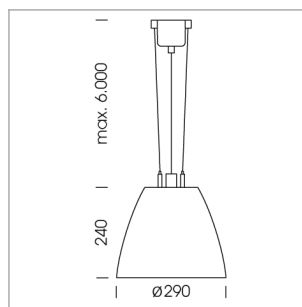

Pendiro AM 290

Article number: 81220015

LIGHT TECHNOLOGY

LED	COB
Light colour	835
Luminous flux	5010 lm
System power	41 W
Luminaire Efficiency	122 lm/W
Reflector	OvalBasic
Beam angle	40° x 60°

LUMINAIRE

Swivel angle	2 x 25°
Weight	3.1 kg
Protection rating . class	IP 20 . I
Luminaire colour	stratoblack

OPTIONAL

Mounting Accessor

Suspended luminaire with LED, rated life of the LED L80/B10 > 50000 h, colour rendering index CRI > 80, chromaticity tolerance 2 SDCM (initial), reflector with oval light distribution pattern, reflector pure aluminium 99,99% in MIRO-Silver®, swivel angle 2x25°, luminaire housing sheet steel, powder-coated, stratoblack