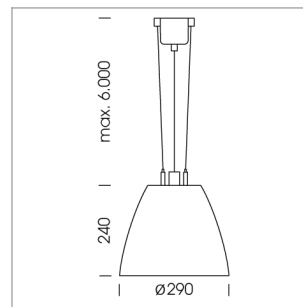

Pendiro AM 290

Article number: 81220030

LIGHT TECHNOLOGY

LED	COB
Light colour	830
Luminous flux	5480 lm
System power	47 W
Luminaire Efficiency	115 lm/W
Reflector	OvalBasic
Beam angle	40° x 60°

LUMINAIRE

Swivel angle	2 x 25°
Weight	3.1 kg
Protection rating . class	IP 20 . I
Luminaire colour	stratosilver

OPTIONAL

Mounting Accessor

Suspended luminaire with LED, rated life of the LED L80/B10 > 50000 h, colour rendering index CRI > 80, chromaticity tolerance 2 SDCM (initial), reflector with oval light distribution pattern, reflector pure aluminium 99,99% in MIRO-Silver®, swivel angle 2x25°, luminaire housing sheet steel, powder-coated, stratosilver