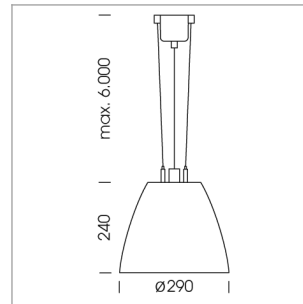

## Pendiro AM 290

Article number: 81220035

### LIGHT TECHNOLOGY

LED	COB
Light colour	835
Luminous flux	5520 lm
System power	47 W
Luminaire Efficiency	116 lm/W
Reflector	OvalBasic
Beam angle	40° x 60°

### LUMINAIRE

Swivel angle	2 x 25°
Weight	3.1 kg
Protection rating . class	IP 20 . I
Luminaire colour	stratowhite

### OPTIONAL

Mounting Accessor

Suspended luminaire with LED, rated life of the LED L80/B10 > 50000 h, colour rendering index CRI > 80, chromaticity tolerance 2 SDCM (initial), reflector with oval light distribution pattern, reflector pure aluminium 99,99% in MIRO-Silver®, swivel angle 2x25°, luminaire housing sheet steel, powder-coated, stratowhite