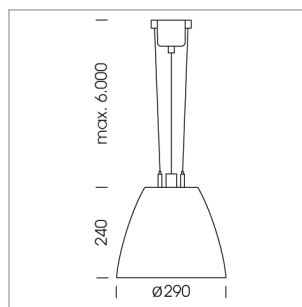

Pendiro AM 290

Article number: 81220107

LIGHT TECHNOLOGY

LED	COB
Light colour	SpecialMeat
Luminous flux	1920 lm
System power	34 W
Luminaire Efficiency	57 lm/W
Reflector	OvalBasic
Beam angle	40° x 60°

LUMINAIRE

Swivel angle	2 x 25°
Weight	3.1 kg
Protection rating . class	IP 20 . I
Luminaire colour	stratosilver

OPTIONAL

Mounting Accessor

Suspended luminaire with LED, rated life of the LED L80/B10 > 50000 h, chromaticity tolerance 2 SDCM (initial), reflector with oval light distribution pattern, reflector pure aluminium 99,99% in MIRO-Silver®, swivel angle 2x25°, luminaire housing sheet steel, powder-coated, stratosilver