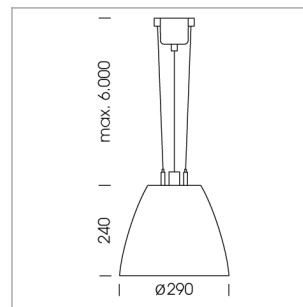

Pendiro AM 290

Article number: 81220112

LIGHT TECHNOLOGY

LED	COB
Light colour	SpecialMeat
Luminous flux	1920 lm
System power	34 W
Luminaire Efficiency	57 lm/W
Reflector	OvalBasic
Beam angle	40° x 60°

LUMINAIRE

Swivel angle	2 x 25°
Weight	3.1 kg
Protection rating . class	IP 20 . I
Luminaire colour	stratowhite

OPTIONAL

Mounting Accessor

Suspended luminaire with LED, rated life of the LED L80/B10 > 50000 h, chromaticity tolerance 2 SDCM (initial), reflector with oval light distribution pattern, reflector pure aluminium 99,99% in MIRO-Silver®, swivel angle 2x25°, luminaire housing sheet steel, powder-coated, stratowhite