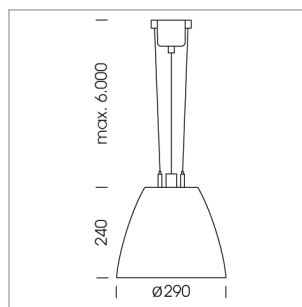

## Pendiro AM 290

Article number: 81220119

### LIGHT TECHNOLOGY

LED	COB
Light colour	PearlWhite
Luminous flux	4060 lm
System power	41 W
Luminaire Efficiency	99 lm/W
Reflector	OvalBasic
Beam angle	40° x 60°

### LUMINAIRE

Swivel angle	2 x 25°
Weight	3.1 kg
Protection rating . class	IP 20 . I
Luminaire colour	stratoblack

### OPTIONAL

Mounting Accessor

Suspended luminaire with LED, rated life of the LED L80/B10 > 50000 h, colour rendering index CRI > 90, chromaticity tolerance 2 SDCM (initial), reflector with oval light distribution pattern, reflector pure aluminium 99,99% in MIRO-Silver®, swivel angle 2x25°, luminaire housing sheet steel, powder-coated, stratoblack