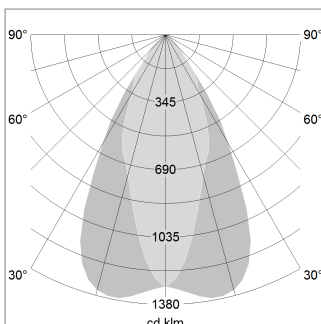

### LIGHT TECHNOLOGY

LED	COB
Light colour	GoldenBread
Luminous flux	4120 lm
System power	41 W
Luminaire Efficiency	100 lm/W
Reflector	OvalBasic
Beam angle	40° x 60°

### LUMINAIRE

Swivel angle	2 x 25°
Weight	3.1 kg
Protection rating . class	IP 20 . I
Luminaire colour	stratoblack

### OPTIONAL

Mounting Accessor

Suspended luminaire with LED, rated life of the LED L80/B10 > 50000 h, chromaticity tolerance 3 SDCM (initial), reflector with oval light distribution pattern, reflector pure aluminium 99,99% in MIRO-Silver®, swivel angle 2x25°, luminaire housing sheet steel, powder-coated, stratoblack

1.0 m	1.05 0.41	6181.9
2.0 m	2.10 0.82	1545.5
3.0 m	3.15 1.22	686.9
4.0 m	4.20 1.63	386.4
5.0 m	5.25 2.04	247.3
	Ø (m)	E0(0°) [lx]