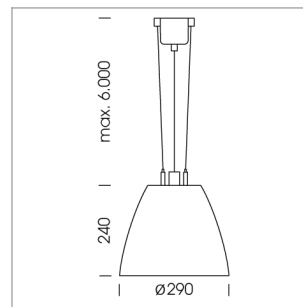

### LIGHT TECHNOLOGY

LED	COB
Light colour	GoldenBread
Luminous flux	4120 lm
System power	41 W
Luminaire Efficiency	100 lm/W
Reflector	OvalBasic
Beam angle	40° x 60°

### LUMINAIRE

Swivel angle	2 x 25°
Weight	3.1 kg
Protection rating . class	IP 20 . I
Luminaire colour	stratoblack

### OPTIONAL

Mounting Accessor

Suspended luminaire with LED, rated life of the LED L80/B10 > 50000 h, chromaticity tolerance 3 SDCM (initial), reflector with oval light distribution pattern, reflector pure aluminium 99,99% in MIRO-Silver®, swivel angle 2x25°, luminaire housing sheet steel, powder-coated, stratoblack

1.0 m	1.05 0.41	6181.9
2.0 m	2.10 0.82	1545.5
3.0 m	3.15 1.22	686.9
4.0 m	4.20 1.63	386.4
5.0 m	5.25 2.04	247.3
	Ø (m)	E0(0°) [lx]