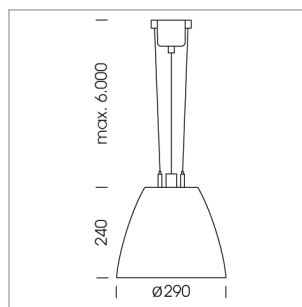

Pendiro AM 290

Article number: 81220129

LIGHT TECHNOLOGY

LED	COB
Light colour	PearlWhite
Luminous flux	4060 lm
System power	41 W
Luminaire Efficiency	99 lm/W
Reflector	OvalBasic
Beam angle	40° x 60°

LUMINAIRE

Swivel angle	2 x 25°
Weight	3.1 kg
Protection rating . class	IP 20 . I
Luminaire colour	stratowhite

OPTIONAL

Mounting Accessor

Suspended luminaire with LED, rated life of the LED L80/B10 > 50000 h, colour rendering index CRI > 90, chromaticity tolerance 2 SDCM (initial), reflector with oval light distribution pattern, reflector pure aluminium 99,99% in MIRO-Silver®, swivel angle 2x25°, luminaire housing sheet steel, powder-coated, stratowhite