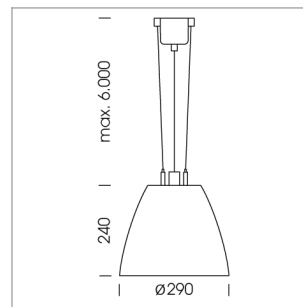

Pendiro AM 290

Article number: 81220132

LIGHT TECHNOLOGY

LED	COB
Light colour	SpecialMeat
Luminous flux	2490 lm
System power	47 W
Luminaire Efficiency	52 lm/W
Reflector	OvalBasic
Beam angle	40° x 60°

LUMINAIRE

Swivel angle	2 x 25°
Weight	3.1 kg
Protection rating . class	IP 20 . I
Luminaire colour	stratoblack

OPTIONAL

Mounting Accessor

Suspended luminaire with LED, rated life of the LED L80/B10 > 50000 h, chromaticity tolerance 2 SDCM (initial), reflector with oval light distribution pattern, reflector pure aluminium 99,99% in MIRO-Silver®, swivel angle 2x25°, luminaire housing sheet steel, powder-coated, stratoblack