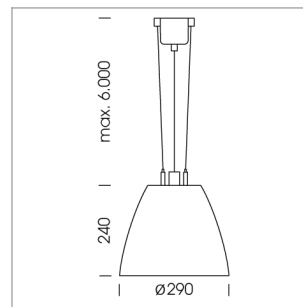

Pendiro AM 290

Article number: 81220137

LIGHT TECHNOLOGY

LED	COB
Light colour	SpecialMeat
Luminous flux	2490 lm
System power	47 W
Luminaire Efficiency	52 lm/W
Reflector	OvalBasic
Beam angle	40° x 60°

LUMINAIRE

Swivel angle	2 x 25°
Weight	3.1 kg
Protection rating . class	IP 20 . I
Luminaire colour	stratosilver

OPTIONAL

Mounting Accessor

Suspended luminaire with LED, rated life of the LED L80/B10 > 50000 h, chromaticity tolerance 2 SDCM (initial), reflector with oval light distribution pattern, reflector pure aluminium 99,99% in MIRO-Silver®, swivel angle 2x25°, luminaire housing sheet steel, powder-coated, stratosilver