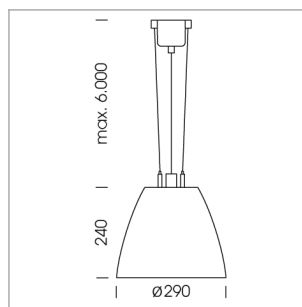

Pendiro AM 290

Article number: 81230022

LIGHT TECHNOLOGY

LED	COB
Light colour	830
Luminous flux	4970 lm
System power	41 W
Luminaire Efficiency	121 lm/W
Reflector	Spot
Beam angle	20°

LUMINAIRE

Swivel angle	2 x 25°
Weight	3.1 kg
Protection rating . class	IP 20 . I
Luminaire colour	stratowhite

OPTIONAL

Mounting Accessor

Suspended luminaire with LED, rated life of the LED L80/B10 > 50000 h, colour rendering index CRI > 80, chromaticity tolerance 2 SDCM (initial), reflector with circular light distribution pattern, reflector pure aluminium 99,99% in MIRO-Silver®, swivel angle 2x25°, luminaire housing sheet steel, powder-coated, stratowhite