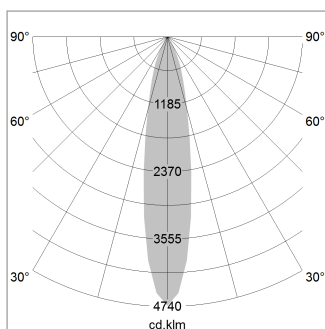

Pendiro AM 290

Article number: 81230115

LIGHT TECHNOLOGY

LED	COB
Light colour	GoldenBread
Luminous flux	3420 lm
System power	34 W
Luminaire Efficiency	101 lm/W
Reflector	Spot
Beam angle	20°

LUMINAIRE

Swivel angle	2 x 25°
Weight	3.1 kg
Protection rating . class	IP 20 . I
Luminaire colour	stratowhite

OPTIONAL

Mounting Accessor

Suspended luminaire with LED, rated life of the LED L80/B10 > 50000 h, chromaticity tolerance 3 SDCM (initial), reflector with circular light distribution pattern, reflector pure aluminium 99,99% in MIRO-Silver®, swivel angle 2x25°, luminaire housing sheet steel, powder-coated, stratowhite

1.0 m	0.36	16190.0
2.0 m	0.72	4047.0
3.0 m	1.08	1799.0
4.0 m	1.44	1012.0
5.0 m	1.80	648.0
	Ø (m)	E0(0°) [lx]