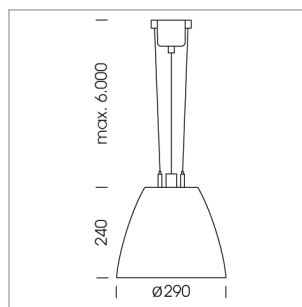

Pendiro AM 290

Article number: 81230115

LIGHT TECHNOLOGY

LED	COB
Light colour	GoldenBread
Luminous flux	3420 lm
System power	34 W
Luminaire Efficiency	101 lm/W
Reflector	Spot
Beam angle	20°

LUMINAIRE

Swivel angle	2 x 25°
Weight	3.1 kg
Protection rating . class	IP 20 . I
Luminaire colour	stratowhite

OPTIONAL

Mounting Accessor

Suspended luminaire with LED, rated life of the LED L80/B10 > 50000 h, chromaticity tolerance 3 SDCM (initial), reflector with circular light distribution pattern, reflector pure aluminium 99,99% in MIRO-Silver®, swivel angle 2x25°, luminaire housing sheet steel, powder-coated, stratowhite

1.0 m	0.36	16190.0
2.0 m	0.72	4047.0
3.0 m	1.08	1799.0
4.0 m	1.44	1012.0
5.0 m	1.80	648.0
	Ø (m)	E0(0°) [lx]