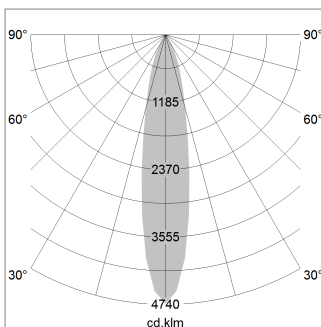

### LIGHT TECHNOLOGY

LED	COB
Light colour	SpecialMeat
Luminous flux	2260 lm
System power	41 W
Luminaire Efficiency	55 lm/W
Reflector	Spot
Beam angle	20°

### LUMINAIRE

Swivel angle	2 x 25°
Weight	3.1 kg
Protection rating . class	IP 20 . I
Luminaire colour	stratosilver

### OPTIONAL

Mounting Accessor

Suspended luminaire with LED, rated life of the LED L80/B10 > 50000 h, chromaticity tolerance 2 SDCM (initial), reflector with circular light distribution pattern, reflector pure aluminium 99,99% in MIRO-Silver®, swivel angle 2x25°, luminaire housing sheet steel, powder-coated, stratosilver

1.0 m	0.31	13649.0
2.0 m	0.62	3412.3
3.0 m	0.93	1516.6
4.0 m	1.24	853.1
5.0 m	1.55	546.0
	Ø (m)	E0(0°) [lx]