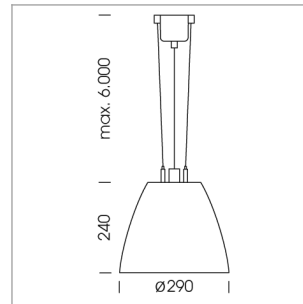

Pendiro AM 290

Article number: 81230122

LIGHT TECHNOLOGY

LED	COB
Light colour	SpecialMeat
Luminous flux	2260 lm
System power	41 W
Luminaire Efficiency	55 lm/W
Reflector	Spot
Beam angle	20°

LUMINAIRE

Swivel angle	2 x 25°
Weight	3.1 kg
Protection rating . class	IP 20 . I
Luminaire colour	stratosilver

OPTIONAL

Mounting Accessor

Suspended luminaire with LED, rated life of the LED L80/B10 > 50000 h, chromaticity tolerance 2 SDCM (initial), reflector with circular light distribution pattern, reflector pure aluminium 99,99% in MIRO-Silver®, swivel angle 2x25°, luminaire housing sheet steel, powder-coated, stratosilver

Multiadapter black, inclusive driver unit: 220-240 V~ / 50-60 Hz, max. 24 luminaires per circuit (B16A fuse)

Note: All data are typical values. System features may change with product improvements due to technical advances. Errors excepted.