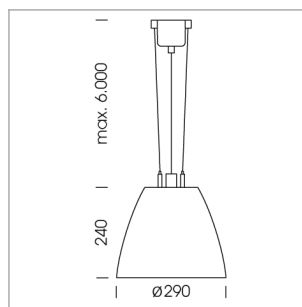

Pendiro AM 290

Article number: 81230172

LIGHT TECHNOLOGY

LED	COB
Light colour	Sun
Luminous flux	2070 lm
System power	34 W
Luminaire Efficiency	61 lm/W
Reflector	Spot
Beam angle	20°

LUMINAIRE

Swivel angle	2 x 25°
Weight	3.1 kg
Protection rating . class	IP 20 . I
Luminaire colour	stratosilver

OPTIONAL

Mounting Accessor

Suspended luminaire with LED, rated life of the LED L80/B10 > 50000 h, chromaticity tolerance 3 SDCM (initial), reflector with circular light distribution pattern, reflector pure aluminium 99,99% in MIRO-Silver®, swivel angle 2x25°, luminaire housing sheet steel, powder-coated, stratosilver

Multiadapter black, inclusive driver unit: 220-240 V~ / 50-60 Hz, max. 24 luminaires per circuit (B16A fuse)

Note: All data are typical values. System features may change with product improvements due to technical advances. Errors excepted.