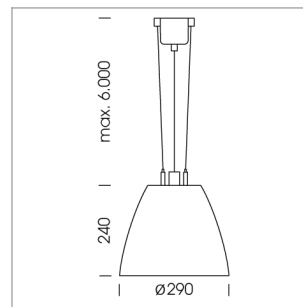

Pendiro AM 290

Article number: 81230175

LIGHT TECHNOLOGY

LED	COB
Light colour	Sun
Luminous flux	2490 lm
System power	41 W
Luminaire Efficiency	61 lm/W
Reflector	Spot
Beam angle	20°

LUMINAIRE

Swivel angle	2 x 25°
Weight	3.1 kg
Protection rating . class	IP 20 . I
Luminaire colour	stratosilver

OPTIONAL

Mounting Accessor

Suspended luminaire with LED, rated life of the LED L80/B10 > 50000 h, chromaticity tolerance 3 SDCM (initial), reflector with circular light distribution pattern, reflector pure aluminium 99,99% in MIRO-Silver®, swivel angle 2x25°, luminaire housing sheet steel, powder-coated, stratosilver

1.0 m	0.36	11787.0
2.0 m	0.72	2947.0
3.0 m	1.08	1310.0
4.0 m	1.44	737.0
5.0 m	1.80	471.0
	Ø (m)	E0(0°) [lx]