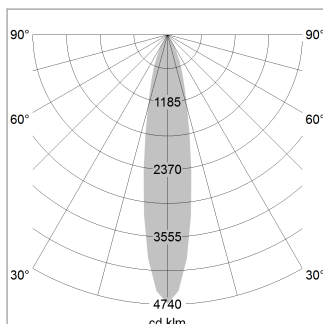

Pendiro AM 290

Article number: 81230175

LIGHT TECHNOLOGY

LED	COB
Light colour	Sun
Luminous flux	2490 lm
System power	41 W
Luminaire Efficiency	61 lm/W
Reflector	Spot
Beam angle	20°

LUMINAIRE

Swivel angle	2 x 25°
Weight	3.1 kg
Protection rating . class	IP 20 . I
Luminaire colour	stratosilver

OPTIONAL

Mounting Accessor

Suspended luminaire with LED, rated life of the LED L80/B10 > 50000 h, chromaticity tolerance 3 SDCM (initial), reflector with circular light distribution pattern, reflector pure aluminium 99,99% in MIRO-Silver®, swivel angle 2x25°, luminaire housing sheet steel, powder-coated, stratosilver

1.0 m	0.36	11787.0
2.0 m	0.72	2947.0
3.0 m	1.08	1310.0
4.0 m	1.44	737.0
5.0 m	1.80	471.0
	Ø (m)	E0(0°) [lx]