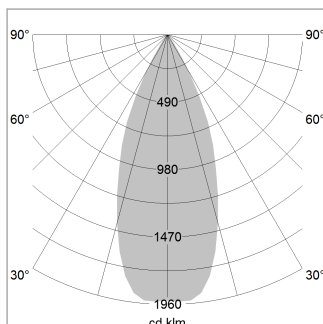

### LIGHT TECHNOLOGY

LED	COB
Light colour	840
Luminous flux	4370 lm
System power	34 W
Luminaire Efficiency	131 lm/W
Reflector	Flood
Beam angle	40°

### LUMINAIRE

Weight	3.0 kg
Protection rating . class	IP 20 . I
Luminaire colour	stratosilver

### OPTIONAL

RAL-colours, NCS-colours (powder coating or wet spraying) on inquiry, surface alloys on inquiry, honeycomb louver

Suspended luminaire with LED, rated life of the LED L80/B10 > 50000 h, colour rendering index CRI > 80, chromaticity tolerance 2 SDCM (initial), reflector with circular light distribution pattern, reflector pure aluminium 99,99% in MIRO-Silver®, luminaire head die-cast aluminium, powder-coated, stratosilver

Height (m)	Beam Diameter (m)	Illuminance E0(0°) [lx]
1.0 m	0.73	8677.1
2.0 m	1.46	2169.3
3.0 m	2.19	964.1
4.0 m	2.92	542.3
5.0 m	3.65	347.1