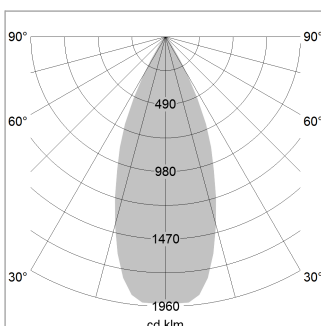

Pendiro EC 125

Article number: 81000044

LIGHT TECHNOLOGY

LED	COB
Light colour	840
Luminous flux	4370 lm
System power	34 W
Luminaire Efficiency	131 lm/W
Reflector	Flood
Beam angle	40°

LUMINAIRE

Weight	3.0 kg
Protection rating . class	IP 20 . I
Luminaire colour	stratosilver

OPTIONAL

RAL-colours, NCS-colours (powder coating or wet spraying) on inquiry, surface alloys on inquiry, honeycomb louver

Suspended luminaire with LED, rated life of the LED L80/B10 > 50000 h, colour rendering index CRI > 80, chromaticity tolerance 2 SDCM (initial), reflector with circular light distribution pattern, reflector pure aluminium 99,99% in MIRO-Silver®, luminaire head die-cast aluminium, powder-coated, stratosilver

Height (m)	Beam Diameter (m)	Illuminance E0(0°) [lx]
1.0 m	0.73	8677.1
2.0 m	1.46	2169.3
3.0 m	2.19	964.1
4.0 m	2.92	542.3
5.0 m	3.65	347.1