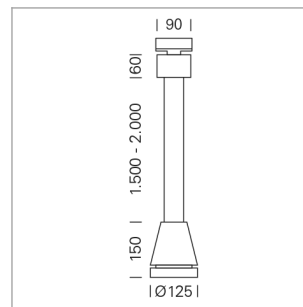

Pendiro EC 125

Article number: 81000044

LIGHT TECHNOLOGY

LED	COB
Light colour	840
Luminous flux	4370 lm
System power	34 W
Luminaire Efficiency	131 lm/W
Reflector	Flood
Beam angle	40°

LUMINAIRE

Weight	3.0 kg
Protection rating . class	IP 20 . I
Luminaire colour	stratosilver

OPTIONAL

RAL-colours, NCS-colours (powder coating or wet spraying) on inquiry, surface alloys on inquiry, honeycomb louver

Suspended luminaire with LED, rated life of the LED L80/B10 > 50000 h, colour rendering index CRI > 80, chromaticity tolerance 2 SDCM (initial), reflector with circular light distribution pattern, reflector pure aluminium 99,99% in MIRO-Silver®, luminaire head die-cast aluminium, powder-coated, stratosilver

Height (m)	Beam Diameter (m)	Illuminance E0(0°) [lx]
1.0 m	0.73	8677.1
2.0 m	1.46	2169.3
3.0 m	2.19	964.1
4.0 m	2.92	542.3
5.0 m	3.65	347.1