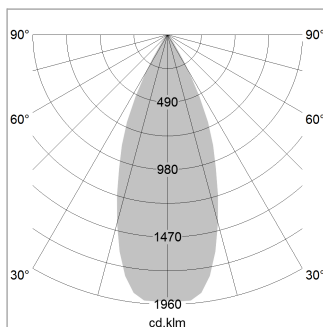

Pendiro EC 125

Article number: 81000046

LIGHT TECHNOLOGY

LED	COB
Light colour	830
Luminous flux	4230 lm
System power	34 W
Luminaire Efficiency	126 lm/W
Reflector	Flood
Beam angle	40°

LUMINAIRE

Weight	3.0 kg
Protection rating . class	IP 20 . I
Luminaire colour	stratowhite

OPTIONAL

RAL-colours, NCS-colours (powder coating or wet spraying) on inquiry, surface alloys on inquiry, honeycomb louver

Suspended luminaire with LED, rated life of the LED L80/B10 > 50000 h, colour rendering index CRI > 80, chromaticity tolerance 2 SDCM (initial), reflector with circular light distribution pattern, reflector pure aluminium 99,99% in MIRO-Silver®, luminaire head die-cast aluminium, powder-coated, stratowhite

Height (m)	Beam Diameter (m)	Illuminance E0(0°) [lx]
1.0 m	0.73	8399.1
2.0 m	1.46	2099.8
3.0 m	2.19	933.2
4.0 m	2.92	524.9
5.0 m	3.65	336.0