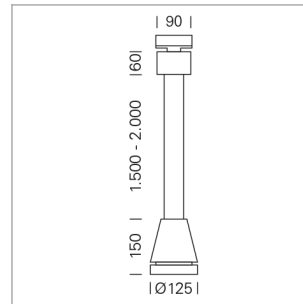

Pendiro EC 125

Article number: 81000146

LIGHT TECHNOLOGY

| | |
|----------------------|--------------|
| LED | COB |
| Light colour | Fish-Seafood |
| Luminous flux | 2270 lm |
| System power | 34 W |
| Luminaire Efficiency | 68 lm/W |
| Reflector | Flood |
| Beam angle | 40° |

LUMINAIRE

| | |
|---------------------------|-------------|
| Weight | 3.0 kg |
| Protection rating . class | IP 20 . I |
| Luminaire colour | stratoblack |

OPTIONAL

RAL-colours, NCS-colours (powder coating or wet spraying) on inquiry, surface alloys on inquiry, honeycomb louver

Suspended luminaire with LED, rated life of the LED L80/B10 > 50000 h, chromaticity tolerance 2 SDCM (initial), reflector with circular light distribution pattern, reflector pure aluminium 99,99% in MIRO-Silver®, luminaire head die-cast aluminium, powder-coated, stratoblack

| | | |
|-------|-------|------------|
| 1.0 m | 0.77 | 4663.0 |
| 2.0 m | 1.54 | 1166.0 |
| 3.0 m | 2.31 | 519.0 |
| 4.0 m | 3.08 | 292.0 |
| 5.0 m | 3.85 | 187.0 |
| | Ø (m) | E0(0°)(lx) |