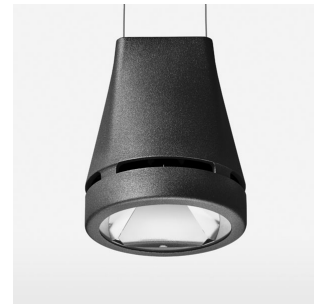

Pendiro EC 125

Article number: 81000146

LIGHT TECHNOLOGY

| | |
|----------------------|--------------|
| LED | COB |
| Light colour | Fish-Seafood |
| Luminous flux | 2270 lm |
| System power | 34 W |
| Luminaire Efficiency | 68 lm/W |
| Reflector | Flood |
| Beam angle | 40° |

LUMINAIRE

| | |
|---------------------------|-------------|
| Weight | 3.0 kg |
| Protection rating . class | IP 20 . I |
| Luminaire colour | stratoblack |

OPTIONAL

RAL-colours, NCS-colours (powder coating or wet spraying) on inquiry, surface alloys on inquiry, honeycomb louver

Suspended luminaire with LED, rated life of the LED L80/B10 > 50000 h, chromaticity tolerance 2 SDCM (initial), reflector with circular light distribution pattern, reflector pure aluminium 99,99% in MIRO-Silver®, luminaire head die-cast aluminium, powder-coated, stratoblack