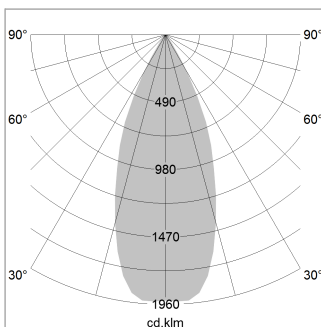

Pendiro EC 125

Article number: 81000146

LIGHT TECHNOLOGY

| | |
|----------------------|--------------|
| LED | COB |
| Light colour | Fish-Seafood |
| Luminous flux | 2270 lm |
| System power | 34 W |
| Luminaire Efficiency | 68 lm/W |
| Reflector | Flood |
| Beam angle | 40° |

LUMINAIRE

| | |
|---------------------------|-------------|
| Weight | 3.0 kg |
| Protection rating . class | IP 20 . I |
| Luminaire colour | stratoblack |

OPTIONAL

RAL-colours, NCS-colours (powder coating or wet spraying) on inquiry, surface alloys on inquiry, honeycomb louver

Suspended luminaire with LED, rated life of the LED L80/B10 > 50000 h, chromaticity tolerance 2 SDCM (initial), reflector with circular light distribution pattern, reflector pure aluminium 99,99% in MIRO-Silver®, luminaire head die-cast aluminium, powder-coated, stratoblack

| | | |
|-------|-------|------------|
| 1.0 m | 0.77 | 4663.0 |
| 2.0 m | 1.54 | 1166.0 |
| 3.0 m | 2.31 | 519.0 |
| 4.0 m | 3.08 | 292.0 |
| 5.0 m | 3.85 | 187.0 |
| | Ø (m) | E0(0°)(lx) |