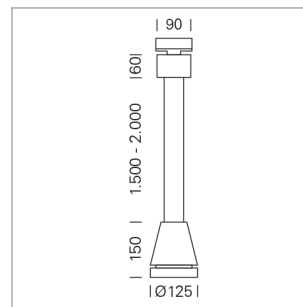

Pendiro EC 125

Article number: 81010039

LIGHT TECHNOLOGY

LED	COB
Light colour	835
Luminous flux	4260 lm
System power	34 W
Luminaire Efficiency	127 lm/W
Reflector	OvalBasic
Beam angle	60° x 40°

LUMINAIRE

Weight	3.0 kg
Protection rating . class	IP 20 . I
Luminaire colour	stratoblack

OPTIONAL

RAL-colours, NCS-colours (powder coating or wet spraying) on inquiry, surface alloys on inquiry, honeycomb louver

Suspended luminaire with LED, rated life of the LED L80/B10 > 50000 h, colour rendering index CRI > 80, chromaticity tolerance 2 SDCM (initial), reflector with oval light distribution pattern, reflector pure aluminium 99,99% in MIRO-Silver®, luminaire head die-cast aluminium, powder-coated, stratoblack

Height (m)	Beam Diameter (m)	Beam Area (m²)	Beam Intensity (lx)
1.0 m	1.05	0.41	6633.5
2.0 m	2.10	0.82	1658.4
3.0 m	3.15	1.22	737.1
4.0 m	4.20	1.63	414.6
5.0 m	5.25	2.04	265.3

Ø (m) E0(0°) [lx]