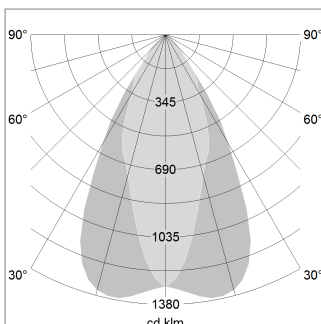

Pendiro EC 125

Article number: 81010039

LIGHT TECHNOLOGY

LED	COB
Light colour	835
Luminous flux	4260 lm
System power	34 W
Luminaire Efficiency	127 lm/W
Reflector	OvalBasic
Beam angle	60° x 40°

LUMINAIRE

Weight	3.0 kg
Protection rating . class	IP 20 . I
Luminaire colour	stratoblack

OPTIONAL

RAL-colours, NCS-colours (powder coating or wet spraying) on inquiry, surface alloys on inquiry, honeycomb louver

Suspended luminaire with LED, rated life of the LED L80/B10 > 50000 h, colour rendering index CRI > 80, chromaticity tolerance 2 SDCM (initial), reflector with oval light distribution pattern, reflector pure aluminium 99,99% in MIRO-Silver®, luminaire head die-cast aluminium, powder-coated, stratoblack

Height (m)	Beam Diameter (m)	Beam Area (m²)	Beam Intensity (lx)
1.0 m	1.05	0.41	6633.5
2.0 m	2.10	0.82	1658.4
3.0 m	3.15	1.22	737.1
4.0 m	4.20	1.63	414.6
5.0 m	5.25	2.04	265.3

Ø (m) E0(0°) [lx]