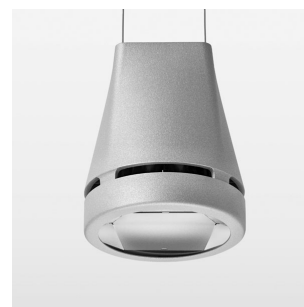

## Pendiro EC 125

Article number: 81010125

### LIGHT TECHNOLOGY

LED	COB
Light colour	GoldenBread
Luminous flux	2490 lm
System power	23 W
Luminaire Efficiency	108 lm/W
Reflector	OvalBasic
Beam angle	60° x 40°

### LUMINAIRE

Weight	3.0 kg
Protection rating . class	IP 20 . I
Luminaire colour	stratosilver

### OPTIONAL

RAL-colours, NCS-colours (powder coating or wet spraying) on inquiry, surface alloys on inquiry, honeycomb louver

Suspended luminaire with LED, rated life of the LED L80/B10 > 50000 h, chromaticity tolerance 3 SDCM (initial), reflector with oval light distribution pattern, reflector pure aluminium 99,99% in MIRO-Silver®, luminaire head die-cast aluminium, powder-coated, stratosilver