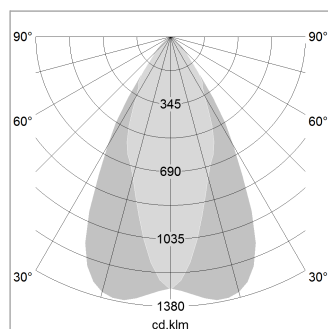

### LIGHT TECHNOLOGY

LED	COB
Light colour	GoldenBread
Luminous flux	2490 lm
System power	23 W
Luminaire Efficiency	108 lm/W
Reflector	OvalBasic
Beam angle	60° x 40°

### LUMINAIRE

Weight	3.0 kg
Protection rating . class	IP 20 . I
Luminaire colour	stratosilver

### OPTIONAL

RAL-colours, NCS-colours (powder coating or wet spraying) on inquiry, surface alloys on inquiry, honeycomb louver

Suspended luminaire with LED, rated life of the LED L80/B10 > 50000 h, chromaticity tolerance 3 SDCM (initial), reflector with oval light distribution pattern, reflector pure aluminium 99,99% in MIRO-Silver®, luminaire head die-cast aluminium, powder-coated, stratosilver

1.0 m	1.05 0.41	3924.0
2.0 m	2.10 0.82	981.0
3.0 m	3.15 1.22	436.0
4.0 m	4.20 1.63	245.3
5.0 m	5.25 2.04	157.0
	Ø (m)	E0(0°) [lx]