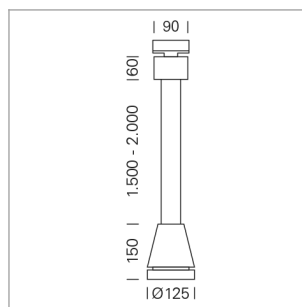

Pendiro EC 125

Article number: 81010125

LIGHT TECHNOLOGY

LED	COB
Light colour	GoldenBread
Luminous flux	2490 lm
System power	23 W
Luminaire Efficiency	108 lm/W
Reflector	OvalBasic
Beam angle	60° x 40°

LUMINAIRE

Weight	3.0 kg
Protection rating . class	IP 20 . I
Luminaire colour	stratosilver

OPTIONAL

RAL-colours, NCS-colours (powder coating or wet spraying) on inquiry, surface alloys on inquiry, honeycomb louver

Suspended luminaire with LED, rated life of the LED L80/B10 > 50000 h, chromaticity tolerance 3 SDCM (initial), reflector with oval light distribution pattern, reflector pure aluminium 99,99% in MIRO-Silver®, luminaire head die-cast aluminium, powder-coated, stratosilver

Multiadapter black, inclusive driver unit: 220-240 V~ / 50-60 Hz, max. 34 luminaires per circuit (B16A fuse)

Note: All data are typical values. System features may change with product improvements due to technical advances. Errors excepted.