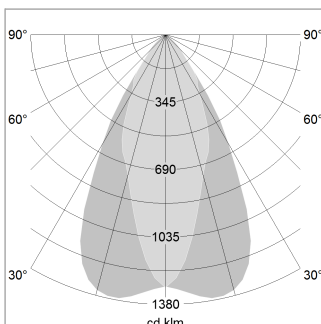

Pendiro EC 125

Article number: 81010147

LIGHT TECHNOLOGY

LED	COB
Light colour	SpecialMeat
Luminous flux	1920 lm
System power	34 W
Luminaire Efficiency	57 lm/W
Reflector	OvalBasic
Beam angle	60° x 40°

LUMINAIRE

Weight	3.0 kg
Protection rating . class	IP 20 . I
Luminaire colour	stratoblack

OPTIONEEL

RAL-colours, NCS-colours (powder coating or wet spraying) on inquiry, surface alloys on inquiry, honeycomb louver

Suspended luminaire with LED, rated life of the LED L80/B10 > 50000 h, chromaticity tolerance 2 SDCM (initial), reflector with oval light distribution pattern, reflector pure aluminium 99,99% in MIRO-Silver®, luminaire head die-cast aluminium, powder-coated, stratoblack

1.0 m	1.05 0.41	2989.7
2.0 m	2.10 0.82	747.4
3.0 m	3.15 1.22	332.2
4.0 m	4.20 1.63	186.9
5.0 m	5.25 2.04	119.6
	Ø (m)	E0(0°) [lx]