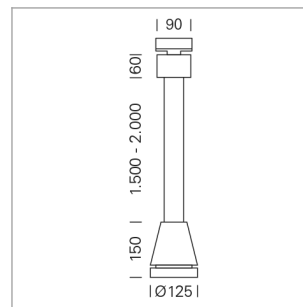

Pendiro EC 125

Article number: 81010147

LIGHT TECHNOLOGY

LED	COB
Light colour	SpecialMeat
Luminous flux	1920 lm
System power	34 W
Luminaire Efficiency	57 lm/W
Reflector	OvalBasic
Beam angle	60° x 40°

LUMINAIRE

Weight	3.0 kg
Protection rating . class	IP 20 . I
Luminaire colour	stratoblack

OPTIONEEL

RAL-colours, NCS-colours (powder coating or wet spraying) on inquiry, surface alloys on inquiry, honeycomb louver

Suspended luminaire with LED, rated life of the LED L80/B10 > 50000 h, chromaticity tolerance 2 SDCM (initial), reflector with oval light distribution pattern, reflector pure aluminium 99,99% in MIRO-Silver®, luminaire head die-cast aluminium, powder-coated, stratoblack

1.0 m	1.05 0.41	2989.7
2.0 m	2.10 0.82	747.4
3.0 m	3.15 1.22	332.2
4.0 m	4.20 1.63	186.9
5.0 m	5.25 2.04	119.6
	Ø (m)	E0(0°) [lx]