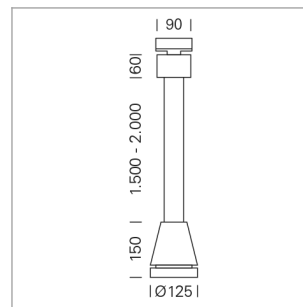

Pendiro EC 125

Article number: 81010149

LIGHT TECHNOLOGY

LED	COB
Light colour	PearlWhite
Luminous flux	3480 lm
System power	34 W
Luminaire Efficiency	104 lm/W
Reflector	OvalBasic
Beam angle	60° x 40°

LUMINAIRE

Weight	3.0 kg
Protection rating . class	IP 20 . I
Luminaire colour	stratoblack

OPTIONAL

RAL-colours, NCS-colours (powder coating or wet spraying) on inquiry, surface alloys on inquiry, honeycomb louver

Suspended luminaire with LED, rated life of the LED L80/B10 > 50000 h, colour rendering index CRI > 90, chromaticity tolerance 2 SDCM (initial), reflector with oval light distribution pattern, reflector pure aluminium 99,99% in MIRO-Silver®, luminaire head die-cast aluminium, powder-coated, stratoblack

Height (m)	Beam Diameter (m)	Light Output (lx)
1.0 m	1.05 0.41	5418.9
2.0 m	2.10 0.82	1354.7
3.0 m	3.15 1.22	602.1
4.0 m	4.20 1.63	338.7
5.0 m	5.25 2.04	216.8

Ø (m) E0(0°) [lx]