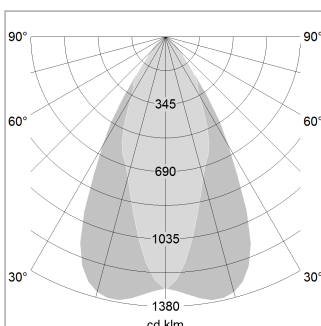

Pendiro EC 125

Article number: 81010155

LIGHT TECHNOLOGY

LED	COB
Light colour	GoldenBread
Luminous flux	3420 lm
System power	34 W
Luminaire Efficiency	101 lm/W
Reflector	OvalBasic
Beam angle	60° x 40°

LUMINAIRE

Weight	3.0 kg
Protection rating . class	IP 20 . I
Luminaire colour	stratosilver

OPTIONAL

RAL-colours, NCS-colours (powder coating or wet spraying) on inquiry, surface alloys on inquiry, honeycomb louver

Suspended luminaire with LED, rated life of the LED L80/B10 > 50000 h, chromaticity tolerance 3 SDCM (initial), reflector with oval light distribution pattern, reflector pure aluminium 99,99% in MIRO-Silver®, luminaire head die-cast aluminium, powder-coated, stratosilver

1.0 m	1.05 0.41	5247.6
2.0 m	2.10 0.82	1311.9
3.0 m	3.15 1.22	583.1
4.0 m	4.20 1.63	328.0
5.0 m	5.25 2.04	209.9
	Ø (m)	E0(0°) [lx]