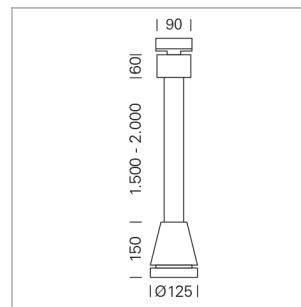

Pendiro EC 125

Article number: 81010159

LIGHT TECHNOLOGY

LED	COB
Light colour	PearlWhite
Luminous flux	3480 lm
System power	34 W
Luminaire Efficiency	104 lm/W
Reflector	OvalBasic
Beam angle	60° x 40°

LUMINAIRE

Weight	3.0 kg
Protection rating . class	IP 20 . I
Luminaire colour	stratowhite

OPTIONAL

RAL-colours, NCS-colours (powder coating or wet spraying) on inquiry, surface alloys on inquiry, honeycomb louver

Suspended luminaire with LED, rated life of the LED L80/B10 > 50000 h, colour rendering index CRI > 90, chromaticity tolerance 2 SDCM (initial), reflector with oval light distribution pattern, reflector pure aluminium 99,99% in MIRO-Silver®, luminaire head die-cast aluminium, powder-coated, stratowhite

Multiadapter black, inclusive driver unit: 220-240 V~ / 50-60 Hz, max. 34 luminaires per circuit (B16A fuse)

Note: All data are typical values. System features may change with product improvements due to technical advances. Errors excepted.