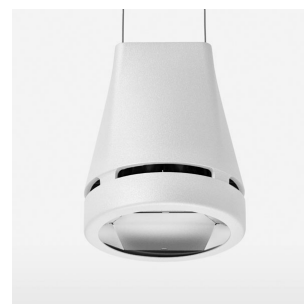

Pendiro EC 125

Article number: 81010176

LIGHT TECHNOLOGY

LED	COB
Light colour	Sun
Luminous flux	2200 lm
System power	34 W
Luminaire Efficiency	65 lm/W
Reflector	OvalBasic
Beam angle	60° x 40°

LUMINAIRE

Weight	3.0 kg
Protection rating . class	IP 20 . I
Luminaire colour	stratowhite

OPTIONAL

RAL-colours, NCS-colours (powder coating or wet spraying) on inquiry, surface alloys on inquiry, honeycomb louver

Suspended luminaire with LED, rated life of the LED L80/B10 > 50000 h, chromaticity tolerance 3 SDCM (initial), reflector with oval light distribution pattern, reflector pure aluminium 99,99% in MIRO-Silver®, luminaire head die-cast aluminium, powder-coated, stratowhite