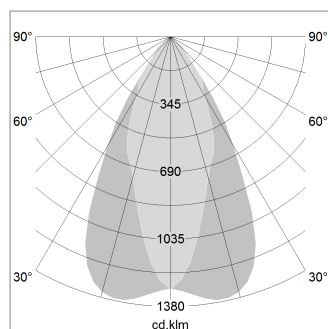

Pendiro EC 125

Article number: 81010176

LIGHT TECHNOLOGY

LED	COB
Light colour	Sun
Luminous flux	2200 lm
System power	34 W
Luminaire Efficiency	65 lm/W
Reflector	OvalBasic
Beam angle	60° x 40°

LUMINAIRE

Weight	3.0 kg
Protection rating . class	IP 20 . I
Luminaire colour	stratowhite

OPTIONAL

RAL-colours, NCS-colours (powder coating or wet spraying) on inquiry, surface alloys on inquiry, honeycomb louver

Suspended luminaire with LED, rated life of the LED L80/B10 > 50000 h, chromaticity tolerance 3 SDCM (initial), reflector with oval light distribution pattern, reflector pure aluminium 99,99% in MIRO-Silver®, luminaire head die-cast aluminium, powder-coated, stratowhite

1.0 m	1.13 0.71	2670.0
2.0 m	2.26 1.42	668.0
3.0 m	3.39 2.13	297.0
4.0 m	4.52 2.84	167.0
5.0 m	5.65 3.55	107.0
	Ø (m)	E0(0°)(lx)