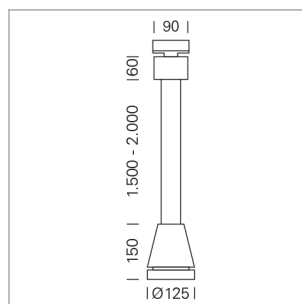

Pendiro EC 125

Article number: 81010176

LIGHT TECHNOLOGY

LED	COB
Light colour	Sun
Luminous flux	2200 lm
System power	34 W
Luminaire Efficiency	65 lm/W
Reflector	OvalBasic
Beam angle	60° x 40°

LUMINAIRE

Weight	3.0 kg
Protection rating . class	IP 20 . I
Luminaire colour	stratowhite

OPTIONAL

RAL-colours, NCS-colours (powder coating or wet spraying) on inquiry, surface alloys on inquiry, honeycomb louver

Suspended luminaire with LED, rated life of the LED L80/B10 > 50000 h, chromaticity tolerance 3 SDCM (initial), reflector with oval light distribution pattern, reflector pure aluminium 99,99% in MIRO-Silver®, luminaire head die-cast aluminium, powder-coated, stratowhite

1.0 m	1.13 0.71	2670.0
2.0 m	2.26 1.42	668.0
3.0 m	3.39 2.13	297.0
4.0 m	4.52 2.84	167.0
5.0 m	5.65 3.55	107.0
	Ø (m)	E0(0°)(lx)