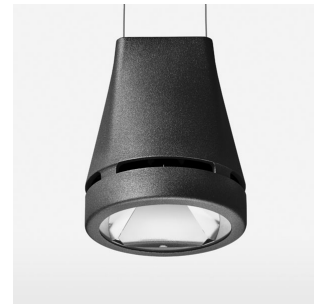

## Pendiro EC 125

Article number: 81020149

### LIGHT TECHNOLOGY

LED	COB
Light colour	PearlWhite
Luminous flux	3480 lm
System power	34 W
Luminaire Efficiency	104 lm/W
Reflector	Spot
Beam angle	20°

### LUMINAIRE

Weight	3.0 kg
Protection rating . class	IP 20 . I
Luminaire colour	stratoblack

### OPTIONAL

RAL-colours, NCS-colours (powder coating or wet spraying) on inquiry, surface alloys on inquiry, honeycomb louver

Suspended luminaire with LED, rated life of the LED L80/B10 > 50000 h, colour rendering index CRI > 90, chromaticity tolerance 2 SDCM (initial), reflector with circular light distribution pattern, reflector pure aluminium 99,99% in MIRO-Silver®, luminaire head die-cast aluminium, powder-coated, stratoblack