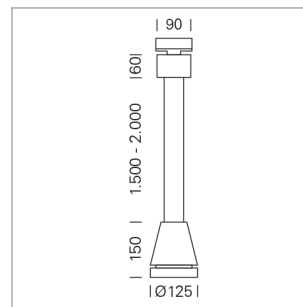

## Pendiro EC 125

Article number: 81020149

### LIGHT TECHNOLOGY

LED	COB
Light colour	PearlWhite
Luminous flux	3480 lm
System power	34 W
Luminaire Efficiency	104 lm/W
Reflector	Spot
Beam angle	20°

### LUMINAIRE

Weight	3.0 kg
Protection rating . class	IP 20 . I
Luminaire colour	stratoblack

### OPTIONAL

RAL-colours, NCS-colours (powder coating or wet spraying) on inquiry, surface alloys on inquiry, honeycomb louver

Suspended luminaire with LED, rated life of the LED L80/B10 > 50000 h, colour rendering index CRI > 90, chromaticity tolerance 2 SDCM (initial), reflector with circular light distribution pattern, reflector pure aluminium 99,99% in MIRO-Silver®, luminaire head die-cast aluminium, powder-coated, stratoblack