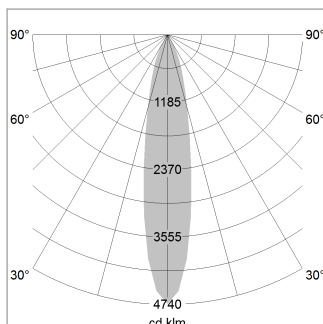

Pendiro EC 125

Article number: 81020150

LIGHT TECHNOLOGY

LED	COB
Light colour	GoldenBread
Luminous flux	3420 lm
System power	34 W
Luminaire Efficiency	101 lm/W
Reflector	Spot
Beam angle	20°

LUMINAIRE

Weight	3.0 kg
Protection rating . class	IP 20 . I
Luminaire colour	stratoblack

OPTIONAL

RAL-colours, NCS-colours (powder coating or wet spraying) on inquiry, surface alloys on inquiry, honeycomb louver

Suspended luminaire with LED, rated life of the LED L80/B10 > 50000 h, chromaticity tolerance 3 SDCM (initial), reflector with circular light distribution pattern, reflector pure aluminium 99,99% in MIRO-Silver®, luminaire head die-cast aluminium, powder-coated, stratoblack

1.0 m	0.31	20352.8
2.0 m	0.62	5088.2
3.0 m	0.93	2261.4
4.0 m	1.24	1272.0
5.0 m	1.55	814.1
	Ø (m)	E0(0°) [lx]