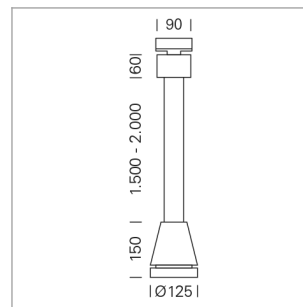

Pendiro EC 125

Article number: 81020150

LIGHT TECHNOLOGY

LED	COB
Light colour	GoldenBread
Luminous flux	3420 lm
System power	34 W
Luminaire Efficiency	101 lm/W
Reflector	Spot
Beam angle	20°

LUMINAIRE

Weight	3.0 kg
Protection rating . class	IP 20 . I
Luminaire colour	stratoblack

OPTIONAL

RAL-colours, NCS-colours (powder coating or wet spraying) on inquiry, surface alloys on inquiry, honeycomb louver

Suspended luminaire with LED, rated life of the LED L80/B10 > 50000 h, chromaticity tolerance 3 SDCM (initial), reflector with circular light distribution pattern, reflector pure aluminium 99,99% in MIRO-Silver®, luminaire head die-cast aluminium, powder-coated, stratoblack

1.0 m	0.31	20352.8
2.0 m	0.62	5088.2
3.0 m	0.93	2261.4
4.0 m	1.24	1272.0
5.0 m	1.55	814.1
	Ø (m)	E0(0°) [lx]