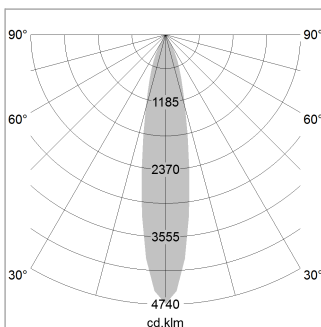

Pendiro EC 125

Article number: 81020155

LIGHT TECHNOLOGY

LED	COB
Light colour	GoldenBread
Luminous flux	3420 lm
System power	34 W
Luminaire Efficiency	101 lm/W
Reflector	Spot
Beam angle	20°

LUMINAIRE

Weight	3.0 kg
Protection rating . class	IP 20 . I
Luminaire colour	stratosilver

OPTIONEEL

RAL-colours, NCS-colours (powder coating or wet spraying) on inquiry, surface alloys on inquiry, honeycomb louver

Suspended luminaire with LED, rated life of the LED L80/B10 > 50000 h, chromaticity tolerance 3 SDCM (initial), reflector with circular light distribution pattern, reflector pure aluminium 99,99% in MIRO-Silver®, luminaire head die-cast aluminium, powder-coated, stratosilver

1.0 m	0.31	20352.8
2.0 m	0.62	5088.2
3.0 m	0.93	2261.4
4.0 m	1.24	1272.0
5.0 m	1.55	814.1
	Ø (m)	E0(0°) [lx]