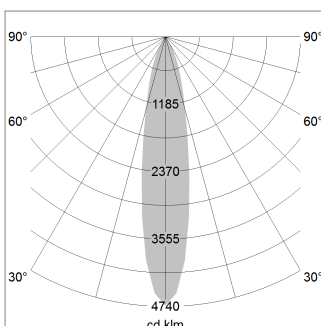

Pendiro EC 125

Article number: 81020157

LIGHT TECHNOLOGY

| | |
|----------------------|-------------|
| LED | COB |
| Light colour | SpecialMeat |
| Luminous flux | 1920 lm |
| System power | 34 W |
| Luminaire Efficiency | 57 lm/W |
| Reflector | Spot |
| Beam angle | 20° |

LUMINAIRE

| | |
|---------------------------|-------------|
| Weight | 3.0 kg |
| Protection rating . class | IP 20 . I |
| Luminaire colour | stratowhite |

OPTIONAL

RAL-colours, NCS-colours (powder coating or wet spraying) on inquiry, surface alloys on inquiry, honeycomb louver

Suspended luminaire with LED, rated life of the LED L80/B10 > 50000 h, chromaticity tolerance 2 SDCM (initial), reflector with circular light distribution pattern, reflector pure aluminium 99,99% in MIRO-Silver®, luminaire head die-cast aluminium, powder-coated, stratowhite

| | | |
|-------|-------|-------------|
| 1.0 m | 0.31 | 11595.6 |
| 2.0 m | 0.62 | 2898.9 |
| 3.0 m | 0.93 | 1288.4 |
| 4.0 m | 1.24 | 724.7 |
| 5.0 m | 1.55 | 463.8 |
| | Ø (m) | E0(0°) [lx] |