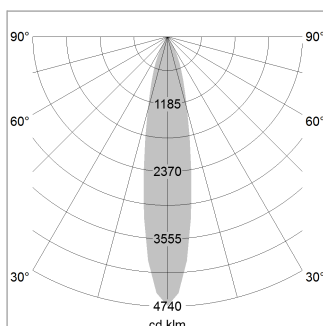

### LIGHT TECHNOLOGY

LED	COB
Light colour	GoldenBread
Luminous flux	3420 lm
System power	34 W
Luminaire Efficiency	101 lm/W
Reflector	Spot
Beam angle	20°

### LUMINAIRE

Weight	3.0 kg
Protection rating . class	IP 20 . I
Luminaire colour	stratowhite

1.0 m	0.31	20352.8
2.0 m	0.62	5088.2
3.0 m	0.93	2261.4
4.0 m	1.24	1272.0
5.0 m	1.55	814.1
	Ø (m)	E0(0°) [lx]