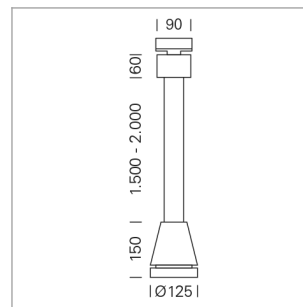

Pendiro EC 125

Article number: 81020160

LIGHT TECHNOLOGY

LED	COB
Light colour	GoldenBread
Luminous flux	3420 lm
System power	34 W
Luminaire Efficiency	101 lm/W
Reflector	Spot
Beam angle	20°

LUMINAIRE

Weight	3.0 kg
Protection rating . class	IP 20 . I
Luminaire colour	stratowhite

OPTIONAL

RAL-colours, NCS-colours (powder coating or wet spraying) on inquiry, surface alloys on inquiry, honeycomb louver

Suspended luminaire with LED, rated life of the LED L80/B10 > 50000 h, chromaticity tolerance 3 SDCM (initial), reflector with circular light distribution pattern, reflector pure aluminium 99,99% in MIRO-Silver®, luminaire head die-cast aluminium, powder-coated, stratowhite

Multiadapter black, inclusive driver unit: 220-240 V~ / 50-60 Hz, max. 34 luminaires per circuit (B16A fuse)

Note: All data are typical values. System features may change with product improvements due to technical advances. Errors excepted.