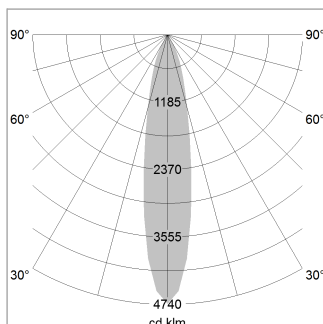

Pendiro EC 125

Article number: 81020310

LIGHT TECHNOLOGY

LED	COB
Light colour	GoldenBread
Luminous flux	4120 lm
System power	41 W
Luminaire Efficiency	100 lm/W
Reflector	Spot
Beam angle	20°

LUMINAIRE

Weight	3.0 kg
Protection rating . class	IP 20 . I
Luminaire colour	stratosilver

OPTIONAL

RAL-colours, NCS-colours (powder coating or wet spraying) on inquiry, surface alloys on inquiry, honeycomb louver

Suspended luminaire with LED, rated life of the LED L80/B10 > 50000 h, chromaticity tolerance 3 SDCM (initial), reflector with circular light distribution pattern, reflector pure aluminium 99,99% in MIRO-Silver®, luminaire head die-cast aluminium, powder-coated, stratosilver

1.0 m	0.31	23976.4
2.0 m	0.62	5994.1
3.0 m	0.93	2664.0
4.0 m	1.24	1498.5
5.0 m	1.55	959.1
	Ø (m)	E0(0°) [lx]