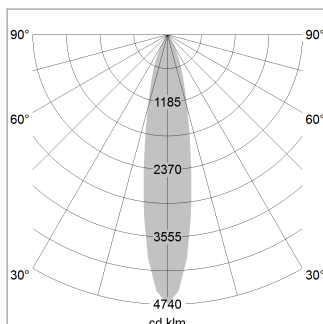

### LIGHT TECHNOLOGY

LED	COB
Light colour	GoldenBread
Luminous flux	4120 lm
System power	41 W
Luminaire Efficiency	100 lm/W
Reflector	Spot
Beam angle	20°

### LUMINAIRE

Weight	3.0 kg
Protection rating . class	IP 20 . I
Luminaire colour	stratowhite

### OPTIONAL

RAL-colours, NCS-colours (powder coating or wet spraying) on inquiry, surface alloys on inquiry, honeycomb louver

Suspended luminaire with LED, rated life of the LED L80/B10 > 50000 h, chromaticity tolerance 3 SDCM (initial), reflector with circular light distribution pattern, reflector pure aluminium 99,99% in MIRO-Silver®, luminaire head die-cast aluminium, powder-coated, stratowhite

1.0 m	0.31	23976.4
2.0 m	0.62	5994.1
3.0 m	0.93	2664.0
4.0 m	1.24	1498.5
5.0 m	1.55	959.1
	Ø (m)	E0(0°) [lx]