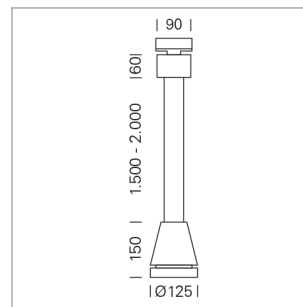

Pendiro EC 125

Article number: 81020315

LIGHT TECHNOLOGY

LED	COB
Light colour	GoldenBread
Luminous flux	4120 lm
System power	41 W
Luminaire Efficiency	100 lm/W
Reflector	Spot
Beam angle	20°

LUMINAIRE

Weight	3.0 kg
Protection rating . class	IP 20 . I
Luminaire colour	stratowhite

OPTIONAL

RAL-colours, NCS-colours (powder coating or wet spraying) on inquiry, surface alloys on inquiry, honeycomb louver

Suspended luminaire with LED, rated life of the LED L80/B10 > 50000 h, chromaticity tolerance 3 SDCM (initial), reflector with circular light distribution pattern, reflector pure aluminium 99,99% in MIRO-Silver®, luminaire head die-cast aluminium, powder-coated, stratowhite

Multiadapter black, inclusive driver unit: 220-240 V~ / 50-60 Hz, max. 24 luminaires per circuit (B16A fuse)

Note: All data are typical values. System features may change with product improvements due to technical advances. Errors excepted.