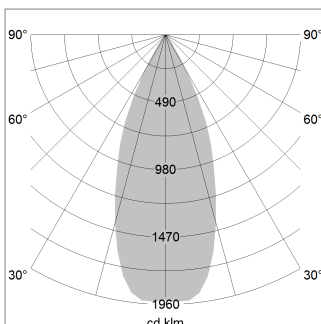

### LIGHT TECHNOLOGY

LED	COB
Light colour	GoldenBread
Luminous flux	2490 lm
System power	23 W
Luminaire Efficiency	108 lm/W
Reflector	Flood
Beam angle	40°

### LUMINAIRE

Weight	3.0 kg
Protection rating . class	IP 20 . I
Luminaire colour	stratoblack

### OPTIONAL

RAL-colours, NCS-colours (powder coating or wet spraying) on inquiry, surface alloys on inquiry, honeycomb louver

Suspended luminaire with LED, rated life of the LED L80/B10 > 50000 h, chromaticity tolerance 3 SDCM (initial), reflector with circular light distribution pattern, reflector pure aluminium 99,99% in MIRO-Silver®, canopy sheet steel, powder-coated, luminaire head die-cast aluminium, powder-coated, stratoblack

Height (m)	Beam Diameter (m)	Illuminance E0(0°) [lx]
1.0 m	0.73	5003.7
2.0 m	1.46	1250.9
3.0 m	2.19	556.0
4.0 m	2.92	312.7
5.0 m	3.65	200.1