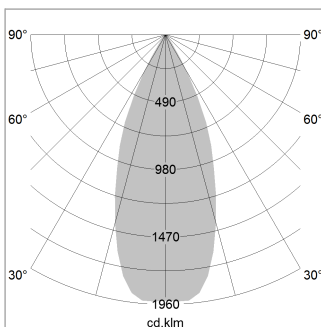

Pendiro EC 125

Article number: 81030130

LIGHT TECHNOLOGY

LED	COB
Light colour	GoldenBread
Luminous flux	2490 lm
System power	23 W
Luminaire Efficiency	108 lm/W
Reflector	Flood
Beam angle	40°

LUMINAIRE

Weight	3.0 kg
Protection rating . class	IP 20 . I
Luminaire colour	stratowhite

OPTIONAL

RAL-colours, NCS-colours (powder coating or wet spraying) on inquiry, surface alloys on inquiry, honeycomb louver

Suspended luminaire with LED, rated life of the LED L80/B10 > 50000 h, chromaticity tolerance 3 SDCM (initial), reflector with circular light distribution pattern, reflector pure aluminium 99,99% in MIRO-Silver®, canopy sheet steel, powder-coated, luminaire head die-cast aluminium, powder-coated, stratowhite

Height (m)	Beam Diameter (m)	Illuminance E0(0°) [lx]
1.0 m	0.73	5003.7
2.0 m	1.46	1250.9
3.0 m	2.19	556.0
4.0 m	2.92	312.7
5.0 m	3.65	200.1