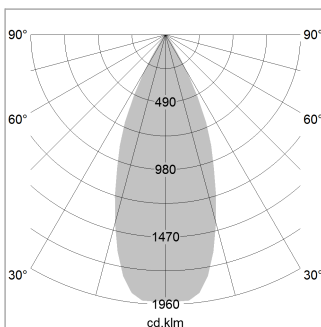

Pendiro EC 125

Article number: 81030155

LIGHT TECHNOLOGY

LED	COB
Light colour	GoldenBread
Luminous flux	3420 lm
System power	34 W
Luminaire Efficiency	101 lm/W
Reflector	Flood
Beam angle	40°

LUMINAIRE

Weight	3.0 kg
Protection rating . class	IP 20 . I
Luminaire colour	stratosilver

OPTIONAL

RAL-colours, NCS-colours (powder coating or wet spraying) on inquiry, surface alloys on inquiry, honeycomb louver

Suspended luminaire with LED, rated life of the LED L80/B10 > 50000 h, chromaticity tolerance 3 SDCM (initial), reflector with circular light distribution pattern, reflector pure aluminium 99,99% in MIRO-Silver®, canopy sheet steel, powder-coated, luminaire head die-cast aluminium, powder-coated, stratosilver

Height (m)	Beam Diameter (m)	Illuminance E0(0°) [lx]
1.0 m	0.73	6691.5
2.0 m	1.46	1672.9
3.0 m	2.19	743.5
4.0 m	2.92	418.2
5.0 m	3.65	267.7