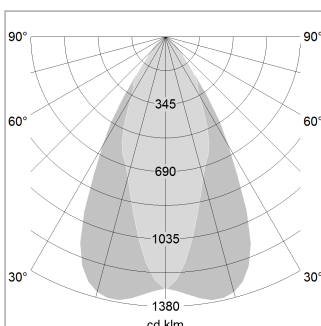

Pendiro EC 125

Article number: 81040130

LIGHT TECHNOLOGY

LED	COB
Light colour	GoldenBread
Luminous flux	2490 lm
System power	23 W
Luminaire Efficiency	108 lm/W
Reflector	OvalBasic
Beam angle	60° x 40°

LUMINAIRE

Weight	3.0 kg
Protection rating . class	IP 20 . I
Luminaire colour	stratowhite

OPTIONAL

RAL-colours, NCS-colours (powder coating or wet spraying) on inquiry, surface alloys on inquiry, honeycomb louver

Suspended luminaire with LED, rated life of the LED L80/B10 > 50000 h, chromaticity tolerance 3 SDCM (initial), reflector with oval light distribution pattern, reflector pure aluminium 99,99% in MIRO-Silver®, canopy sheet steel, powder-coated, luminaire head die-cast aluminium, powder-coated, stratowhite

Height (m)	Beam Diameter (m)	Beam Area (m²)	Illuminance (lx)
1.0	1.05	0.41	3924.0
2.0	2.10	0.82	981.0
3.0	3.15	1.22	436.0
4.0	4.20	1.63	245.3
5.0	5.25	2.04	157.0

Ø (m) E0(0°) [lx]