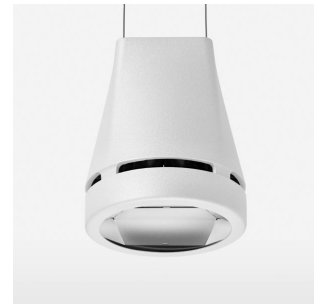

Pendiro EC 125

Article number: 81040157

LIGHT TECHNOLOGY

LED	COB
Light colour	SpecialMeat
Luminous flux	1920 lm
System power	34 W
Luminaire Efficiency	57 lm/W
Reflector	OvalBasic
Beam angle	60° x 40°

LUMINAIRE

Weight	3.0 kg
Protection rating . class	IP 20 . I
Luminaire colour	stratowhite

OPTIONAL

RAL-colours, NCS-colours (powder coating or wet spraying) on inquiry, surface alloys on inquiry, honeycomb louver

Suspended luminaire with LED, rated life of the LED L80/B10 > 50000 h, chromaticity tolerance 2 SDCM (initial), reflector with oval light distribution pattern, reflector pure aluminium 99,99% in MIRO-Silver®, canopy sheet steel, powder-coated, luminaire head die-cast aluminium, powder-coated, stratowhite