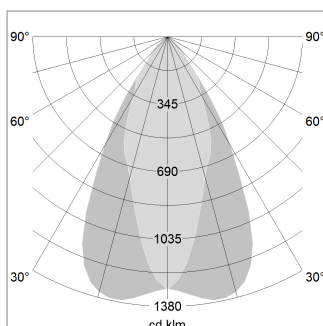

Pendiro EC 125

Article number: 81040157

LIGHT TECHNOLOGY

LED	COB
Light colour	SpecialMeat
Luminous flux	1920 lm
System power	34 W
Luminaire Efficiency	57 lm/W
Reflector	OvalBasic
Beam angle	60° x 40°

LUMINAIRE

Weight	3.0 kg
Protection rating . class	IP 20 . I
Luminaire colour	stratowhite

OPTIONAL

RAL-colours, NCS-colours (powder coating or wet spraying) on inquiry, surface alloys on inquiry, honeycomb louver

Suspended luminaire with LED, rated life of the LED L80/B10 > 50000 h, chromaticity tolerance 2 SDCM (initial), reflector with oval light distribution pattern, reflector pure aluminium 99,99% in MIRO-Silver®, canopy sheet steel, powder-coated, luminaire head die-cast aluminium, powder-coated, stratowhite

Height (m)	Beam Diameter (m)	Beam Area (m²)	Illuminance (lx)
1.0 m	1.05	0.41	2989.7
2.0 m	2.10	0.82	747.4
3.0 m	3.15	1.22	332.2
4.0 m	4.20	1.63	186.9
5.0 m	5.25	2.04	119.6