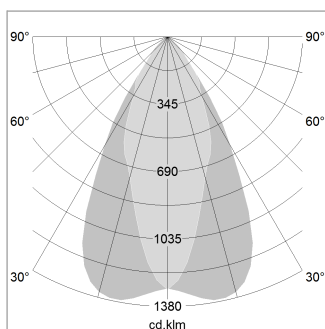

Pendiro EC 125

Article number: 81040305

LIGHT TECHNOLOGY

LED	COB
Light colour	GoldenBread
Luminous flux	4120 lm
System power	41 W
Luminaire Efficiency	100 lm/W
Reflector	OvalBasic
Beam angle	60° x 40°

LUMINAIRE

Weight	3.0 kg
Protection rating . class	IP 20 . I
Luminaire colour	stratoblack

OPTIONAL

RAL-colours, NCS-colours (powder coating or wet spraying) on inquiry, surface alloys on inquiry, honeycomb louver

Suspended luminaire with LED, rated life of the LED L80/B10 > 50000 h, chromaticity tolerance 3 SDCM (initial), reflector with oval light distribution pattern, reflector pure aluminium 99,99% in MIRO-Silver®, canopy sheet steel, powder-coated, luminaire head die-cast aluminium, powder-coated, stratoblack

Height (m)	Beam Diameter (m)	Light Intensity (lx)
1.0 m	1.05 0.41	6181.9
2.0 m	2.10 0.82	1545.5
3.0 m	3.15 1.22	686.9
4.0 m	4.20 1.63	386.4
5.0 m	5.25 2.04	247.3

Ø (m) E0(0°) [lx]