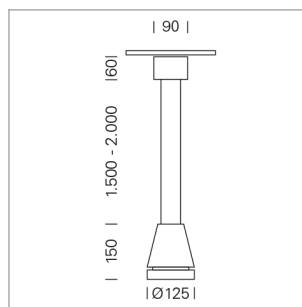

Pendiro EC 125

Article number: 81040305

LIGHT TECHNOLOGY

LED	COB
Light colour	GoldenBread
Luminous flux	4120 lm
System power	41 W
Luminaire Efficiency	100 lm/W
Reflector	OvalBasic
Beam angle	60° x 40°

LUMINAIRE

Weight	3.0 kg
Protection rating . class	IP 20 . I
Luminaire colour	stratoblack

OPTIONAL

RAL-colours, NCS-colours (powder coating or wet spraying) on inquiry, surface alloys on inquiry, honeycomb louver

Suspended luminaire with LED, rated life of the LED L80/B10 > 50000 h, chromaticity tolerance 3 SDCM (initial), reflector with oval light distribution pattern, reflector pure aluminium 99,99% in MIRO-Silver®, canopy sheet steel, powder-coated, luminaire head die-cast aluminium, powder-coated, stratoblack

Height (m)	Beam Diameter (m)	Light Intensity (lx)
1.0 m	1.05 0.41	6181.9
2.0 m	2.10 0.82	1545.5
3.0 m	3.15 1.22	686.9
4.0 m	4.20 1.63	386.4
5.0 m	5.25 2.04	247.3

Ø (m) E0(0°) [lx]