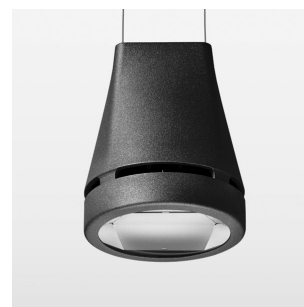

Pendiro EC 125

Article number: 81040305

LIGHT TECHNOLOGY

LED	COB
Light colour	GoldenBread
Luminous flux	4120 lm
System power	41 W
Luminaire Efficiency	100 lm/W
Reflector	OvalBasic
Beam angle	60° x 40°

LUMINAIRE

Weight	3.0 kg
Protection rating . class	IP 20 . I
Luminaire colour	stratoblack

OPTIONAL

RAL-colours, NCS-colours (powder coating or wet spraying) on inquiry, surface alloys on inquiry, honeycomb louver

Suspended luminaire with LED, rated life of the LED L80/B10 > 50000 h, chromaticity tolerance 3 SDCM (initial), reflector with oval light distribution pattern, reflector pure aluminium 99,99% in MIRO-Silver®, canopy sheet steel, powder-coated, luminaire head die-cast aluminium, powder-coated, stratoblack