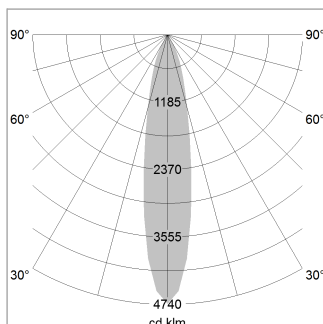

### LIGHT TECHNOLOGY

LED	COB
Light colour	GoldenBread
Luminous flux	2490 lm
System power	23 W
Luminaire Efficiency	108 lm/W
Reflector	Spot
Beam angle	20°

### LUMINAIRE

Weight	3.0 kg
Protection rating . class	IP 20 . I
Luminaire colour	stratoblack

### OPTIONAL

RAL-colours, NCS-colours (powder coating or wet spraying) on inquiry, surface alloys on inquiry, honeycomb louver

Suspended luminaire with LED, rated life of the LED L80/B10 > 50000 h, chromaticity tolerance 3 SDCM (initial), reflector with circular light distribution pattern, reflector pure aluminium 99,99% in MIRO-Silver®, canopy sheet steel, powder-coated, luminaire head die-cast aluminium, powder-coated, stratoblack

1.0 m	0.31	15219.3
2.0 m	0.62	3804.8
3.0 m	0.93	1691.0
4.0 m	1.24	951.2
5.0 m	1.55	608.8
	Ø (m)	E0(0°) [lx]