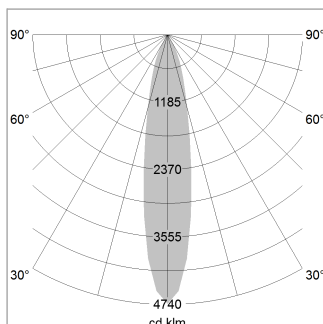

Pendiro EC 125

Article number: 81050160

LIGHT TECHNOLOGY

LED	COB
Light colour	GoldenBread
Luminous flux	3420 lm
System power	34 W
Luminaire Efficiency	101 lm/W
Reflector	Spot
Beam angle	20°

LUMINAIRE

Weight	3.0 kg
Protection rating . class	IP 20 . I
Luminaire colour	stratowhite

OPTIONAL

RAL-colours, NCS-colours (powder coating or wet spraying) on inquiry, surface alloys on inquiry, honeycomb louver

Suspended luminaire with LED, rated life of the LED L80/B10 > 50000 h, chromaticity tolerance 3 SDCM (initial), reflector with circular light distribution pattern, reflector pure aluminium 99,99% in MIRO-Silver®, canopy sheet steel, powder-coated, luminaire head die-cast aluminium, powder-coated, stratowhite

1.0 m	0.31	20352.8
2.0 m	0.62	5088.2
3.0 m	0.93	2261.4
4.0 m	1.24	1272.0
5.0 m	1.55	814.1
	Ø (m)	E0(0°) [lx]