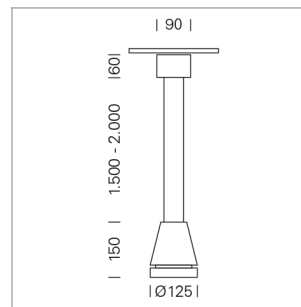

Pendiro EC 125

Article number: 81050315

LIGHT TECHNOLOGY

| | |
|----------------------|-------------|
| LED | COB |
| Light colour | GoldenBread |
| Luminous flux | 4120 lm |
| System power | 41 W |
| Luminaire Efficiency | 100 lm/W |
| Reflector | Spot |
| Beam angle | 20° |

LUMINAIRE

| | |
|---------------------------|-------------|
| Weight | 3.0 kg |
| Protection rating . class | IP 20 . I |
| Luminaire colour | stratowhite |

OPTIONAL

RAL-colours, NCS-colours (powder coating or wet spraying) on inquiry, surface alloys on inquiry, honeycomb louver

Suspended luminaire with LED, rated life of the LED L80/B10 > 50000 h, chromaticity tolerance 3 SDCM (initial), reflector with circular light distribution pattern, reflector pure aluminium 99,99% in MIRO-Silver®, canopy sheet steel, powder-coated, luminaire head die-cast aluminium, powder-coated, stratowhite

| | | |
|-------|-------|-------------|
| 1.0 m | 0.31 | 23976.4 |
| 2.0 m | 0.62 | 5994.1 |
| 3.0 m | 0.93 | 2664.0 |
| 4.0 m | 1.24 | 1498.5 |
| 5.0 m | 1.55 | 959.1 |
| | Ø (m) | E0(0°) [lx] |