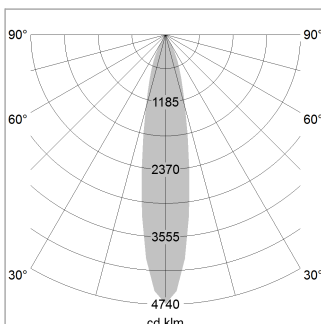

Pendiro EC 125

Article number: 81050315

LIGHT TECHNOLOGY

| | |
|----------------------|-------------|
| LED | COB |
| Light colour | GoldenBread |
| Luminous flux | 4120 lm |
| System power | 41 W |
| Luminaire Efficiency | 100 lm/W |
| Reflector | Spot |
| Beam angle | 20° |

LUMINAIRE

| | |
|---------------------------|-------------|
| Weight | 3.0 kg |
| Protection rating . class | IP 20 . I |
| Luminaire colour | stratowhite |

OPTIONAL

RAL-colours, NCS-colours (powder coating or wet spraying) on inquiry, surface alloys on inquiry, honeycomb louver

Suspended luminaire with LED, rated life of the LED L80/B10 > 50000 h, chromaticity tolerance 3 SDCM (initial), reflector with circular light distribution pattern, reflector pure aluminium 99,99% in MIRO-Silver®, canopy sheet steel, powder-coated, luminaire head die-cast aluminium, powder-coated, stratowhite

| | | |
|-------|-------|-------------|
| 1.0 m | 0.31 | 23976.4 |
| 2.0 m | 0.62 | 5994.1 |
| 3.0 m | 0.93 | 2664.0 |
| 4.0 m | 1.24 | 1498.5 |
| 5.0 m | 1.55 | 959.1 |
| | Ø (m) | E0(0°) [lx] |