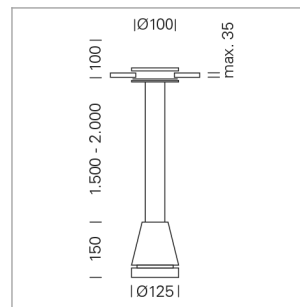

Pendiro EC 125

Article number: 81070010

LIGHT TECHNOLOGY

LED	COB
Light colour	830
Luminous flux	4230 lm
System power	34 W
Luminaire Efficiency	126 lm/W
Reflector	OvalBasic
Beam angle	60° x 40°

LUMINAIRE

Weight	2.7 kg
Protection rating . class	IP 20 . III
Luminaire colour	stratowhite

OPTIONAL

RAL-colours, NCS-colours (powder coating or wet spraying) on inquiry, surface alloys on inquiry, honeycomb louver

Suspended luminaire with LED, rated life of the LED L80/B10 > 50000 h, colour rendering index CRI > 80, chromaticity tolerance 2 SDCM (initial), reflector with oval light distribution pattern, reflector pure aluminium 99,99% in MIRO-Silver®, luminaire head die-cast aluminium, powder-coated, stratowhite, separate driver unit

76500076 driver unit, Fix Current, 220-240 V / 50-60 Hz, 850 mA, camera-compatible, up to 2.5 KV interference resistance, SELV, max. 34 luminaires per circuit (B16A fuse)

Note: All data are typical values. System features may change with product improvements due to technical advances. Errors excepted.