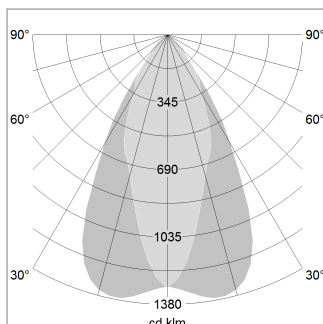

Pendiro EC 125

Article number: 81070305

LIGHT TECHNOLOGY

LED	COB
Light colour	GoldenBread
Luminous flux	4120 lm
System power	41 W
Luminaire Efficiency	100 lm/W
Reflector	OvalBasic
Beam angle	60° x 40°

LUMINAIRE

Weight	2.7 kg
Protection rating . class	IP 20 . III
Luminaire colour	stratoblack

OPTIONEEL

RAL-colours, NCS-colours (powder coating or wet spraying) on inquiry, surface alloys on inquiry, honeycomb louver

Suspended luminaire with LED, rated life of the LED L80/B10 > 50000 h, chromaticity tolerance 3 SDCM (initial), reflector with oval light distribution pattern, reflector pure aluminium 99,99% in MIRO-Silver®, luminaire head die-cast aluminium, powder-coated, stratoblack, separate driver unit

1.0 m	1.05 0.41	6181.9
2.0 m	2.10 0.82	1545.5
3.0 m	3.15 1.22	686.9
4.0 m	4.20 1.63	386.4
5.0 m	5.25 2.04	247.3
	Ø (m)	E0(0°) [lx]