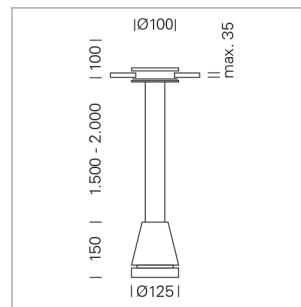

Pendiro EC 125

Article number: 81080110

LIGHT TECHNOLOGY

LED	COB
Light colour	GoldenBread
Luminous flux	2490 lm
System power	23 W
Luminaire Efficiency	108 lm/W
Reflector	Spot
Beam angle	20°

LUMINAIRE

Weight	2.7 kg
Protection rating . class	IP 20 . III
Luminaire colour	stratosilver

OPTIONEEL

RAL-colours, NCS-colours (powder coating or wet spraying) on inquiry, surface alloys on inquiry, honeycomb louver

Suspended luminaire with LED, rated life of the LED L80/B10 > 50000 h, chromaticity tolerance 3 SDCM (initial), reflector with circular light distribution pattern, reflector pure aluminium 99,99% in MIRO-Silver®, luminaire head die-cast aluminium, powder-coated, stratosilver, separate driver unit

76500034 driver unit, Fix Current, 220-240 V / 50-60 Hz, 600 mA, camera-compatible, up to 2.5 KV interference resistance, SELV, max. 34 luminaires per circuit (B16A fuse)

Note: All data are typical values. System features may change with product improvements due to technical advances. Errors excepted.