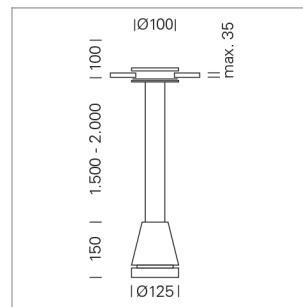

Pendiro EC 125

Article number: 81080305

LIGHT TECHNOLOGY

LED	COB
Light colour	GoldenBread
Luminous flux	4120 lm
System power	41 W
Luminaire Efficiency	100 lm/W
Reflector	Spot
Beam angle	20°

LUMINAIRE

Weight	2.7 kg
Protection rating . class	IP 20 . III
Luminaire colour	stratoblack

OPTIONAL

RAL-colours, NCS-colours (powder coating or wet spraying) on inquiry, surface alloys on inquiry, honeycomb louver

Suspended luminaire with LED, rated life of the LED L80/B10 > 50000 h, chromaticity tolerance 3 SDCM (initial), reflector with circular light distribution pattern, reflector pure aluminium 99,99% in MIRO-Silver®, luminaire head die-cast aluminium, powder-coated, stratoblack, separate driver unit

76500037 driver unit, Fix Current, 220-240 V / 50-60 Hz, 1050 mA, camera-compatible, up to 2.5 KV interference resistance, SELV, max. 22 luminaires per circuit (B16A fuse)

Note: All data are typical values. System features may change with product improvements due to technical advances. Errors excepted.