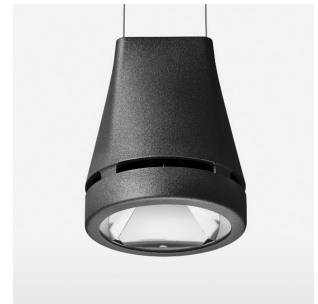

## Pendiro EC 125

Article number: 81080305

### LIGHT TECHNOLOGY

LED	COB
Light colour	GoldenBread
Luminous flux	4120 lm
System power	41 W
Luminaire Efficiency	100 lm/W
Reflector	Spot
Beam angle	20°

### LUMINAIRE

Weight	2.7 kg
Protection rating . class	IP 20 . III
Luminaire colour	stratoblack

### OPTIONAL

RAL-colours, NCS-colours (powder coating or wet spraying) on inquiry, surface alloys on inquiry, honeycomb louver

Suspended luminaire with LED, rated life of the LED L80/B10 > 50000 h, chromaticity tolerance 3 SDCM (initial), reflector with circular light distribution pattern, reflector pure aluminium 99,99% in MIRO-Silver®, luminaire head die-cast aluminium, powder-coated, stratoblack, separate driver unit